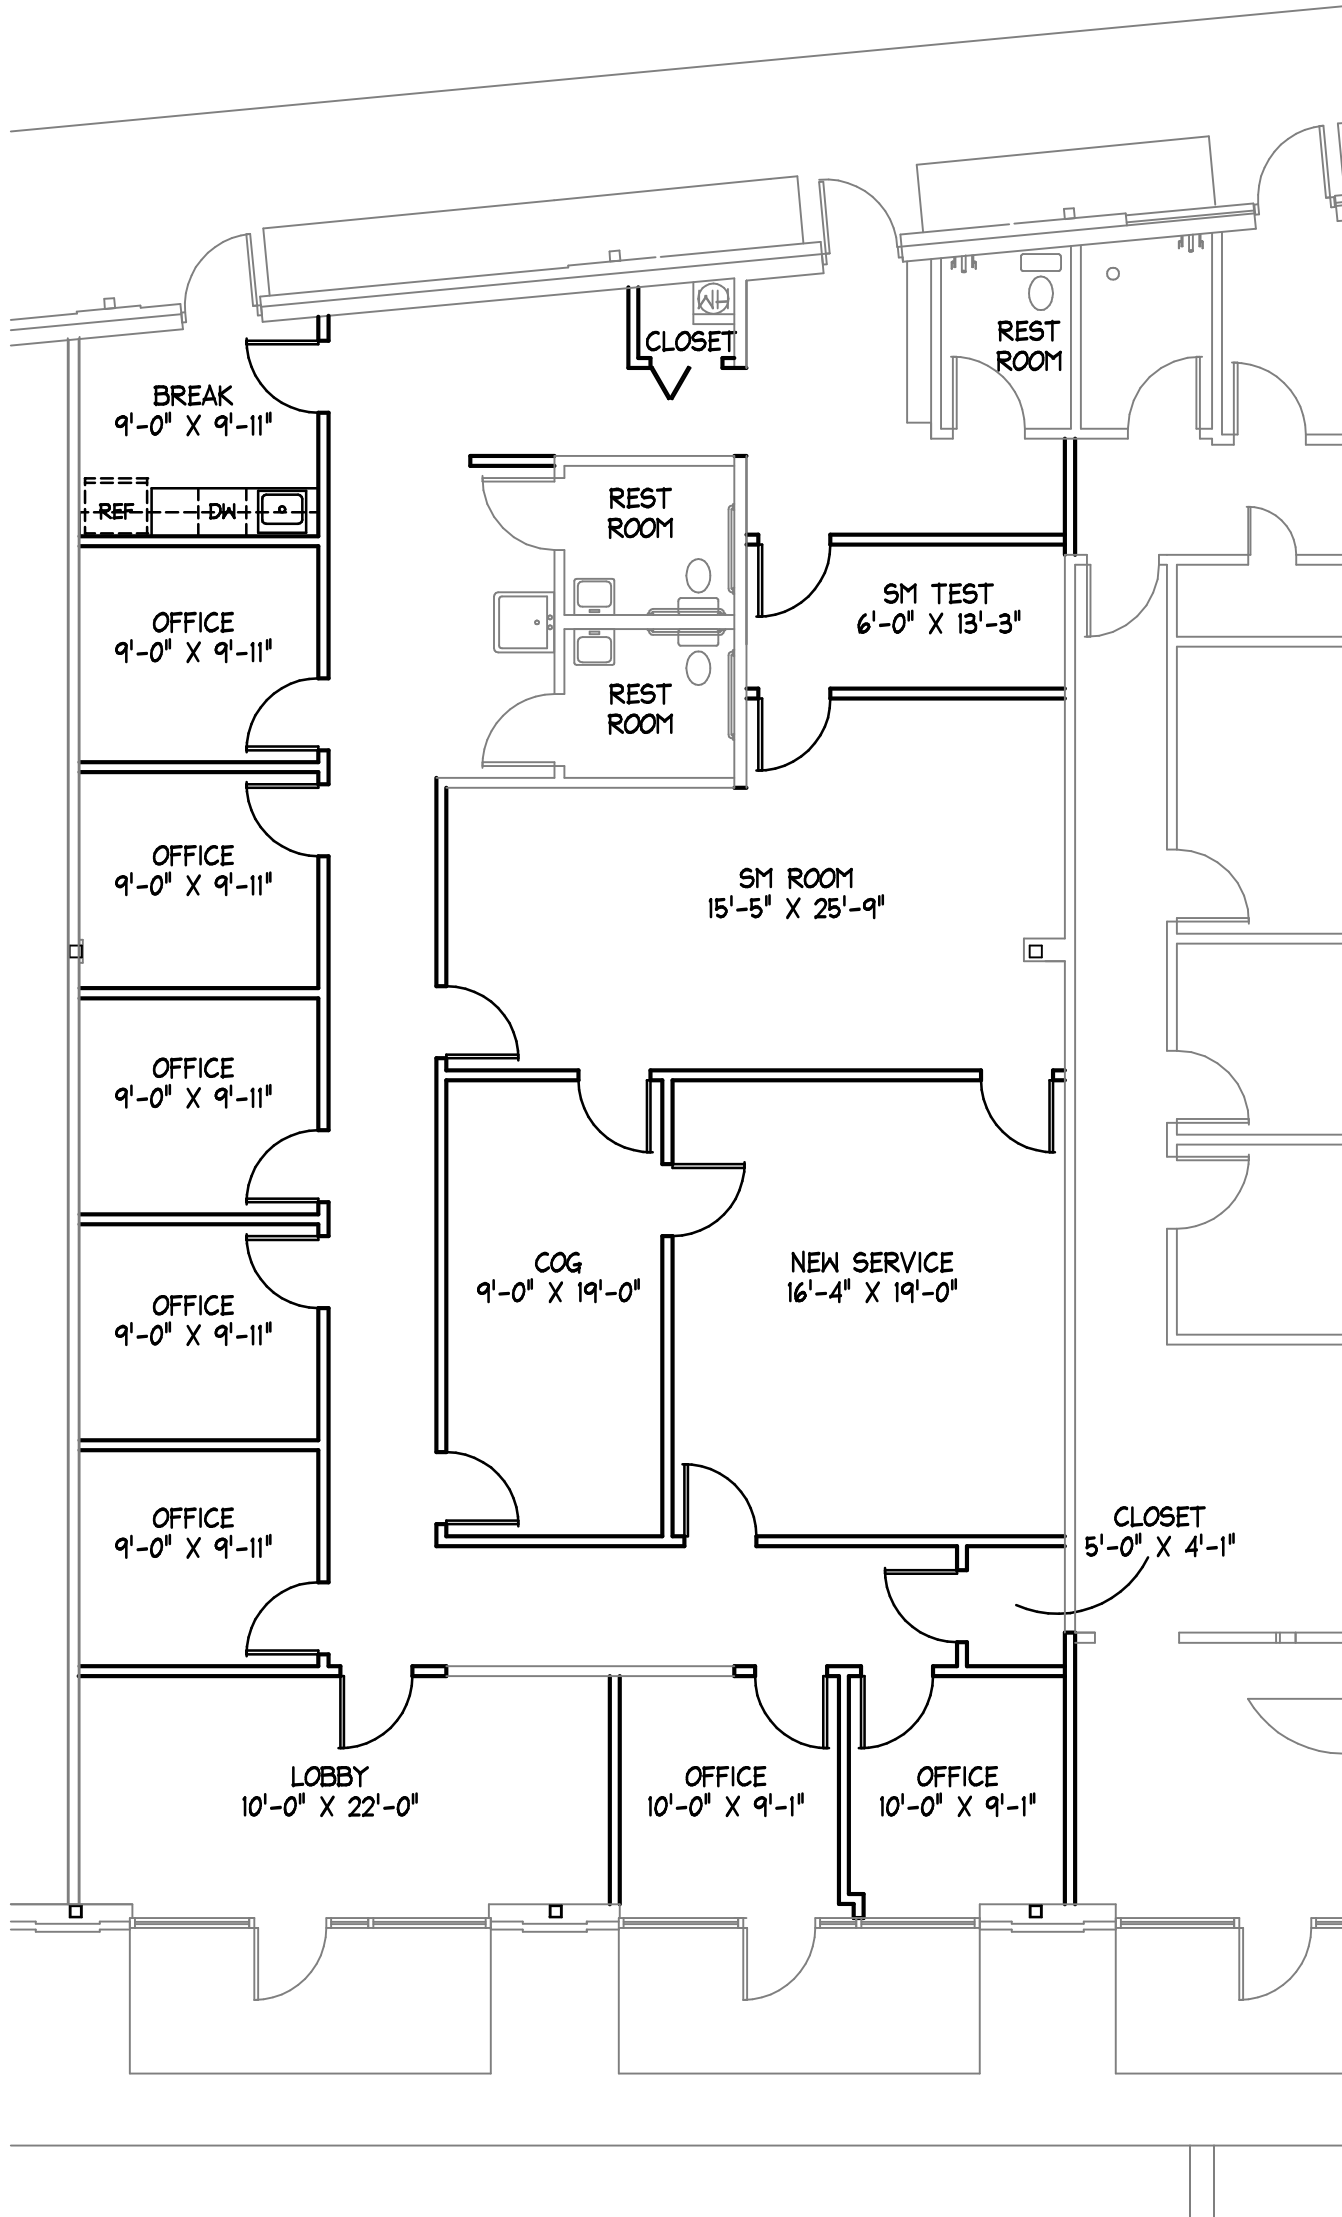

Corporate

Interior

Design

PROJECT: BRAIN BALANCE		DATE: 5/22/2013
RE: SPACE PLAN #1	SHEET: 1 OF 1	JOB #: 10660-003