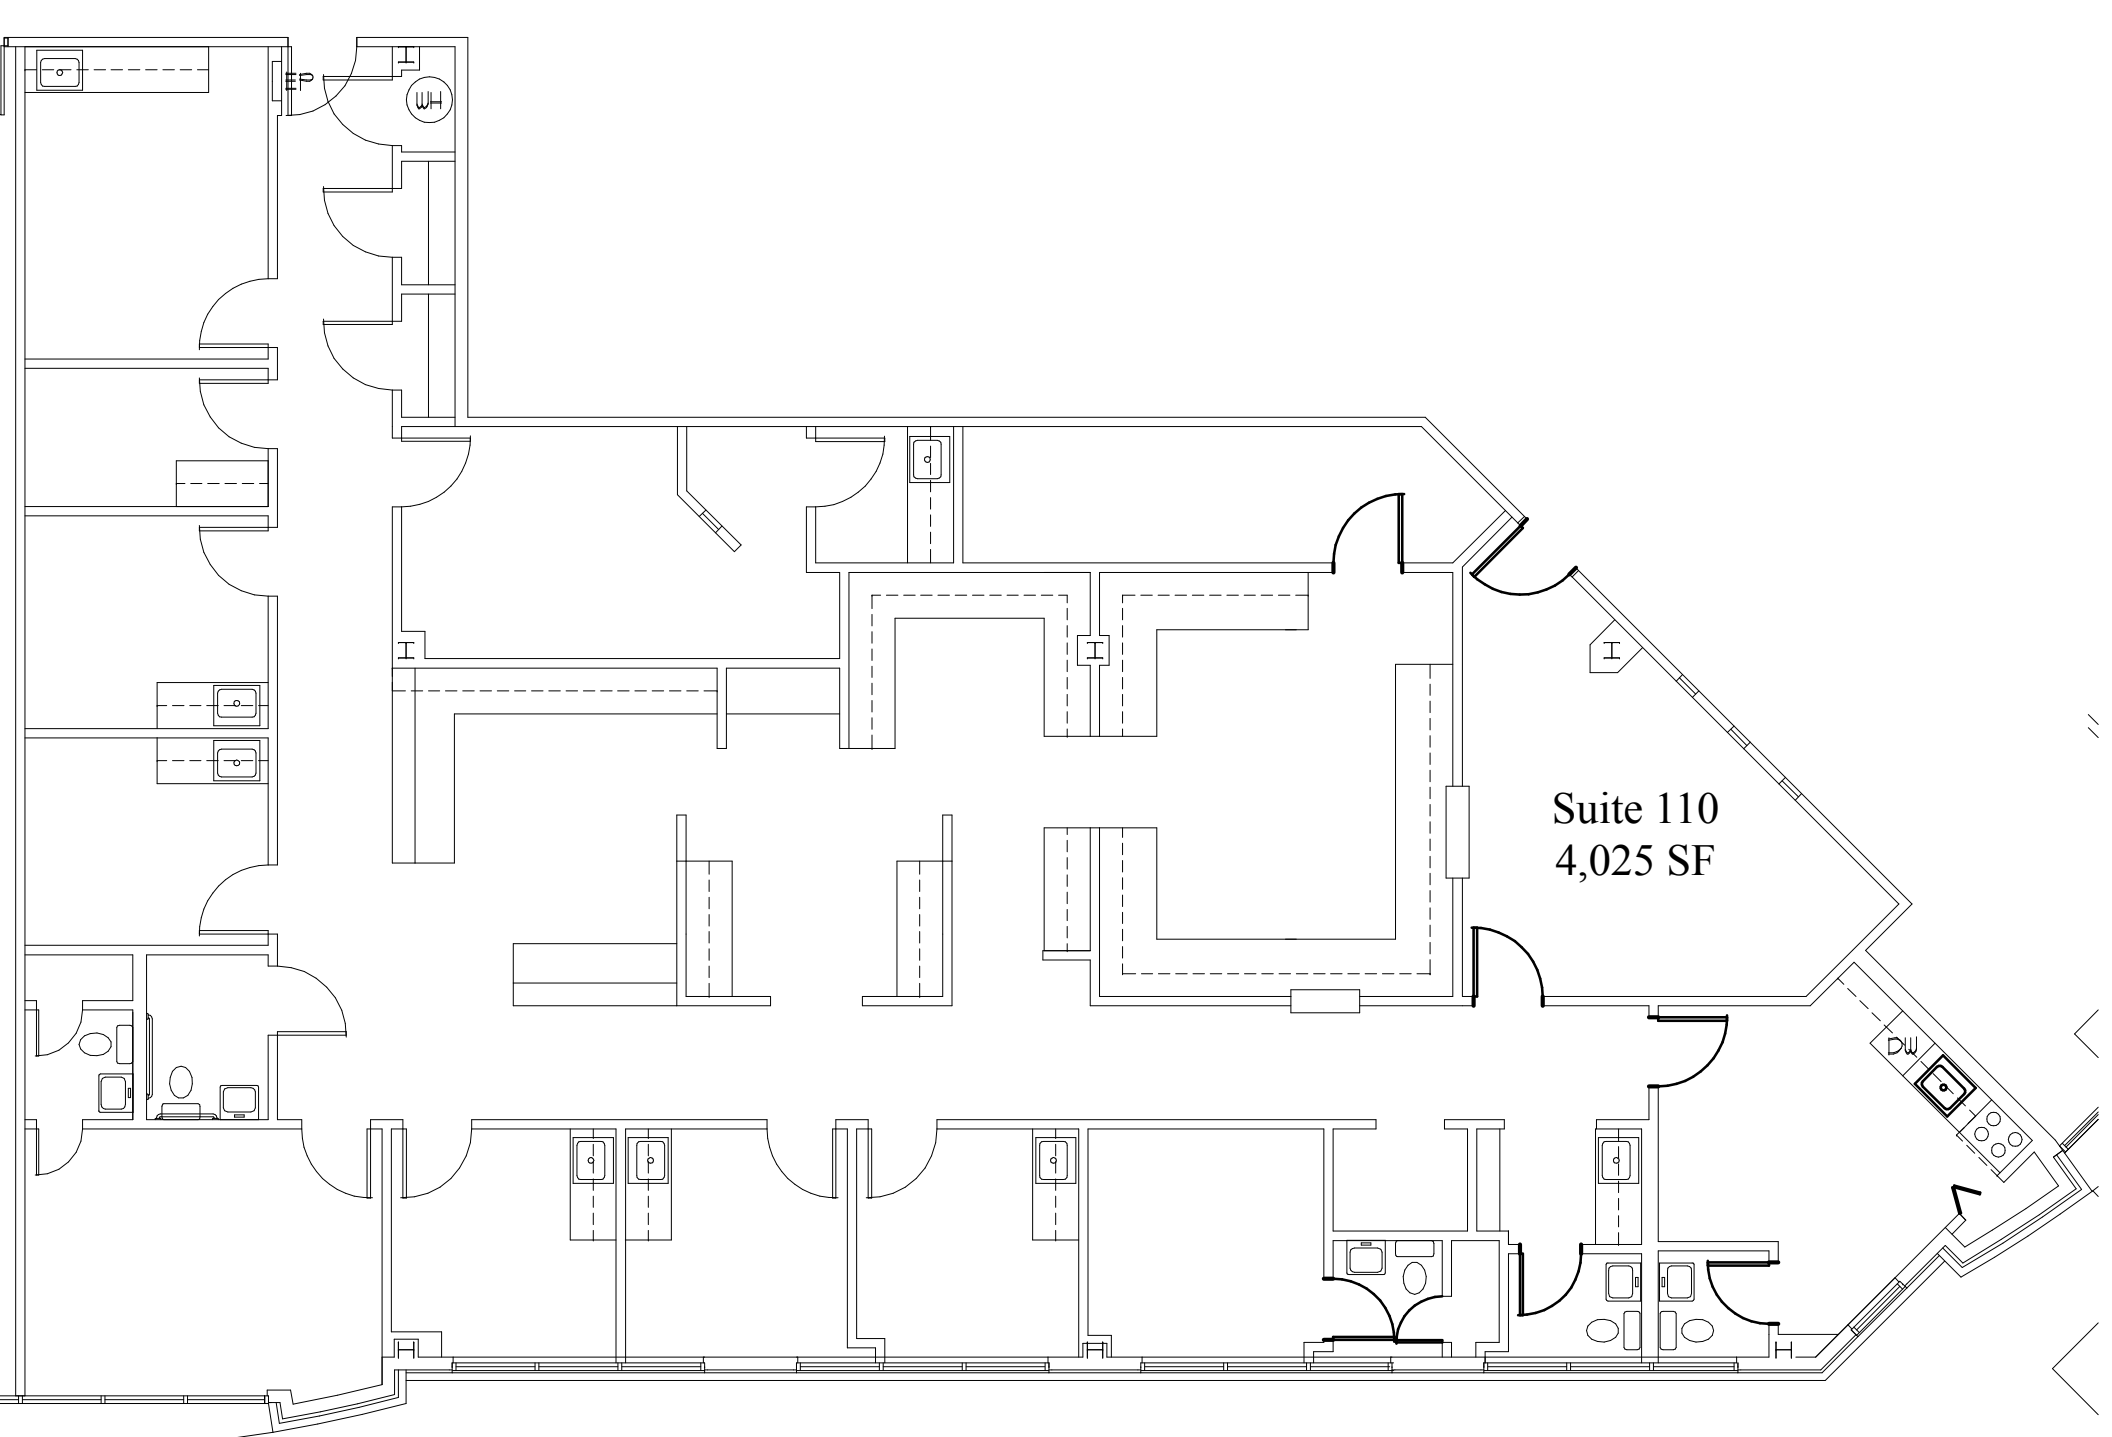

Suite 140
3,195 SF

TELE-ELECT ROOM

Suite 110
4,025 SF

WH

UP

UP

UP

UP

UP

UP

UP

UP

UP

UP

UP

Suite 110
4,025 SF